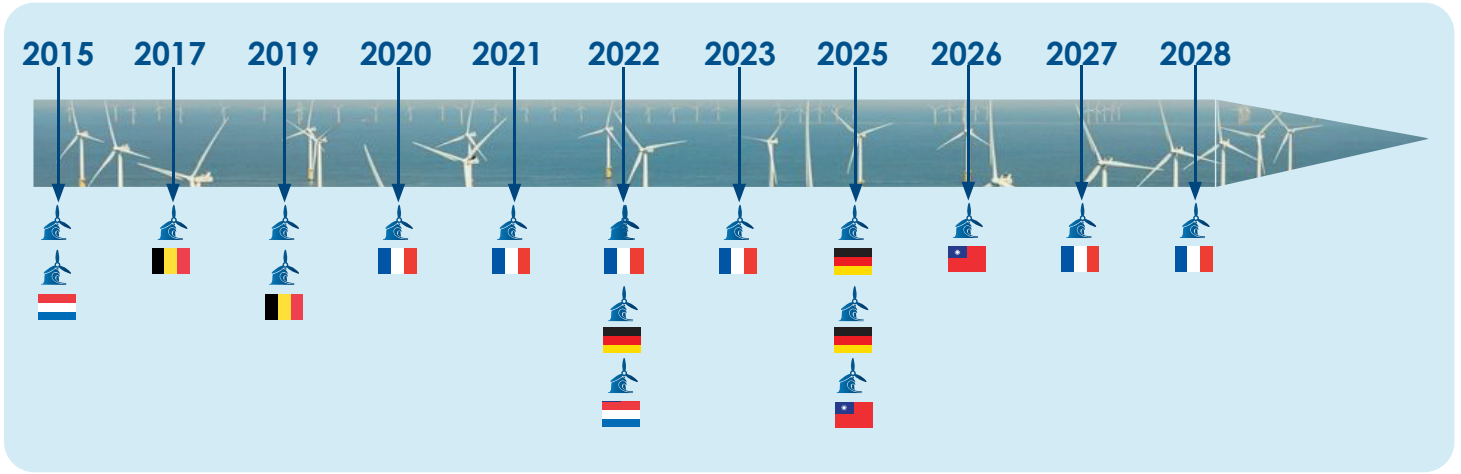

316L Stainless steel casing

AIR COOLED CONDENSER (ACC)
316 L stainless steel

17 substations manufactured worldwide